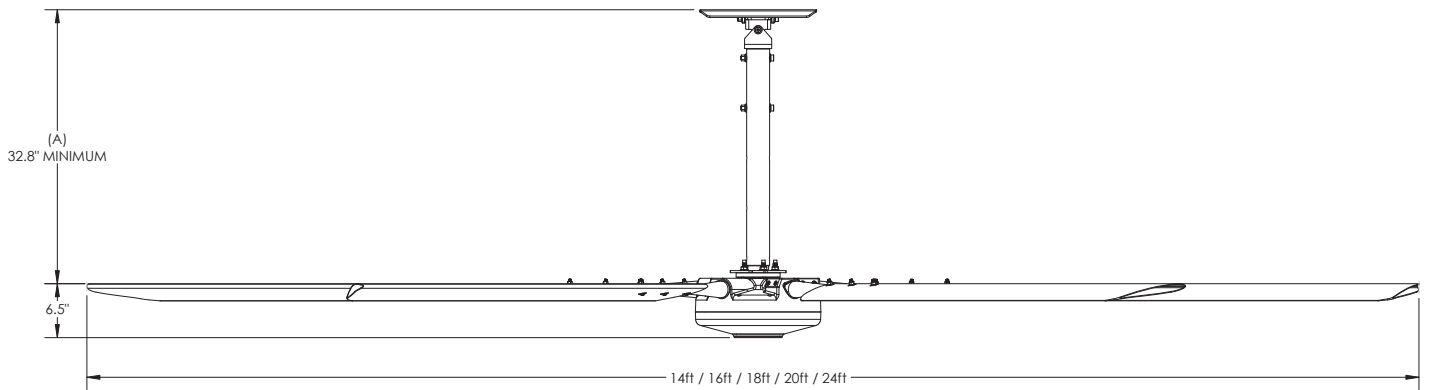

AIRFOIL DIAMETER	14ft	16ft	18ft	20ft	24ft
Airfoil Material	6005A Structural Grade Aluminum				
Airfoil Width	7in				
Number of Airfoils	5				
Airfoil Color	Anodized Silver				

PERFORMANCE	14ft	16ft	18ft	20ft	24ft
Max Speed (RPM)	103	95	93	73	64
Recommended Spacing	70ft	80ft	90ft	100ft	120ft
Max Affected Area (SQFT)	7,744	10,000	12,769	15,625	22,500
Sound Level dBA at Max Speed	<55	<55	<55	<55	<55

HANGING REQUIREMENTS	14ft	16ft	18ft	20ft	24ft
Hanging Weight (lbs)	168	175	183	190	204

**MOTOR,  
DRIVE TRAIN,  
AND HP**

	14ft	16ft	18ft	20ft	24ft
Motor Type	Brushless Direct Current Motor				
Max Watts (W)	715	1013	1472	1020	1219
Operating Temp Range	14° to 140°F (-10° to 60°C)				
Horsepower	1.5 HP	1.5 HP	1.5 HP	1.75 HP	1.75 HP